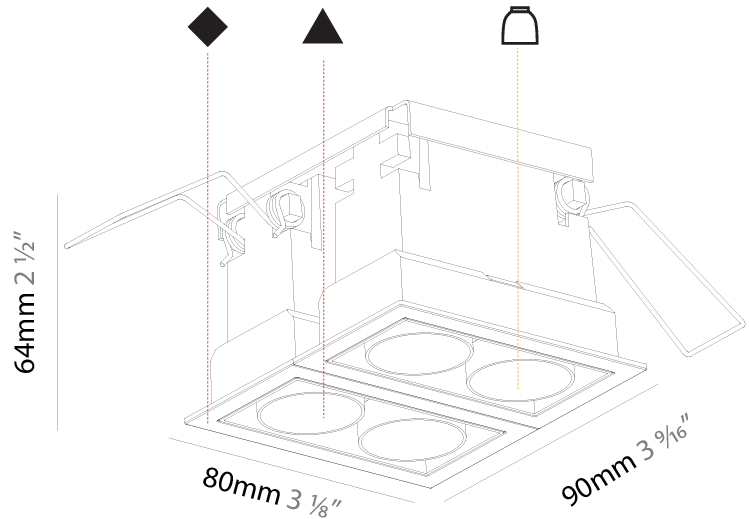

PHYSICAL

Shape: Square
Length (mm): 80
Length (in): 3 1/8
Width (mm): 90
Width (in): 3 9/16
Height (mm): 64
Height (in): 2 1/2
Ceiling Thickness (mm): 10 / 12.5 / 15 / 25 / 30
Ceiling Thickness (in): 3/8 or 1/2 or 9/16 or 1 or 1 3/16
Min. Recessing Depth (mm): 100
Min. Recessing Depth (in): 3 15/16
Light Distribution: Downlight
Weight (kg): 0.265
Weight (lbs): 0.58
Fixture Finish: SSR / BKV / CWI / CRY / HAB / UFT / ITA / RUA / FTG / MYG / LOD / PUS / FRO / FUP / KIA / POP / BLS / SPG / MEY / GOH / GUM / CHC / COM / ABZ / JAG / OBR / MOS / ROR
Holder Finish: WHI / BLK
Fixture Material: Aluminum Die Cast
Cut-out Measurements: 73mm / 2 7/8" x 38mm / 1 1/2"

ELECTRICAL

Lamp Type: LED (Zhaga Standard)
Input Wattage (W): 17.8
Total Output Wattage (W): 13
Dimming: Tri-Mode (Non-Dimming and Phase Dimming (120Vac only) and 0-10V Dimming)
Driver Included: No
Driver Location: Recessed Housing
Driver Type: Constant Current - Universal
Driver Class: Class 2
Housing: See components
Input Voltage (V): 120 - 277
Constant Current (MA): 1050

LED

Number of LEDs: 4
Color Temperature (°K): 2700 / 3000 / 3500 / 4000
Max. Delivered Lumen (lm): Max 880
Nominal Lumen (lm): 880 / 960 / 980 / 1000
CRI: >90 CRI
Lamp Life (hrs): 50000

OPTICAL

Reflector: 8 / 18 / 34

RATINGS AND CERTIFICATIONS

Certified By: CSA Certified to UL and CSA Standards
IP rating: IP20