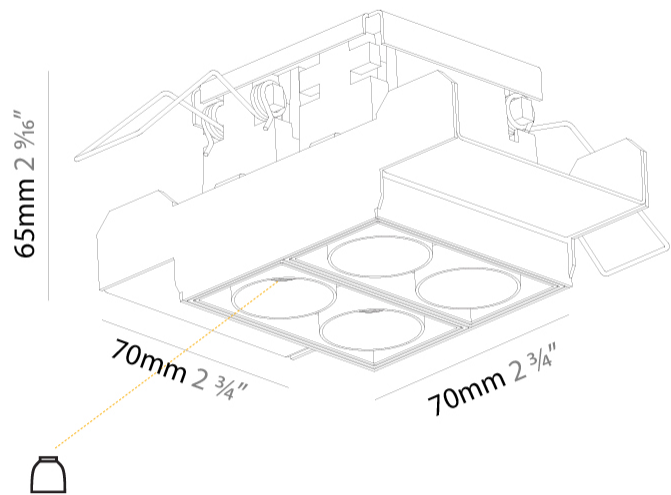

GENERAL

Series: Magiq
Subseries: Magiq 2x2 Cell
Brand: Prolicht
Division: Architectural
Mounting Type: Trimless
Mounting Location: Ceiling
Subcategory: Downlight

PHYSICAL

Shape: Square
Length (mm): 70
Length (in): 2 3/4
Width (mm): 70
Width (in): 2 3/4
Height (mm): 65
Height (in): 2 9/16
Ceiling Thickness (mm): 12.5
Ceiling Thickness (in): 1/2
Min. Recessing Depth (mm): 100
Min. Recessing Depth (in): 3 15/16
Light Distribution: Downlight
Weight (kg): 0.428
Weight (lbs): 0.94
Fixture Finish: BLK / WHI
Fixture Material: Aluminum Die Cast
Cut-out Measurements: 82mm / 3 1/4" x 42mm / 1 5/8"
Upon Request: Unique Ceiling Thickness

ELECTRICAL

Lamp Type: LED (Zhaga Standard)
Input Wattage (W): 14.3
Total Output Wattage (W): 13.2
Dimming: Tri-Mode (Non-Dimming and Phase Dimming (120Vac only) and 0-10V Dimming)
Driver Included: No
Driver Location: Recessed Housing
Driver Type: Constant Current - Universal
Driver Class: Class 2
Housing: See components
Input Voltage (V): 120 - 277
Constant Current (MA): 1050

LED

Number of LEDs: 4
Color Temperature (°K): 2700 / 3000 / 3500 / 4000
Max. Delivered Lumen (lm): 780 / 830 / 833 / 850
CRI: >90 CRI
Lamp Life (hrs): 50000
Upon Request: Special Color Temperature

OPTICAL

Reflector: 10 / 20 / 40
Upon Request: Special Beam Angles

RATINGS AND CERTIFICATIONS

Certified By: CSA Certified to UL and CSA Standards
IP rating: IP20